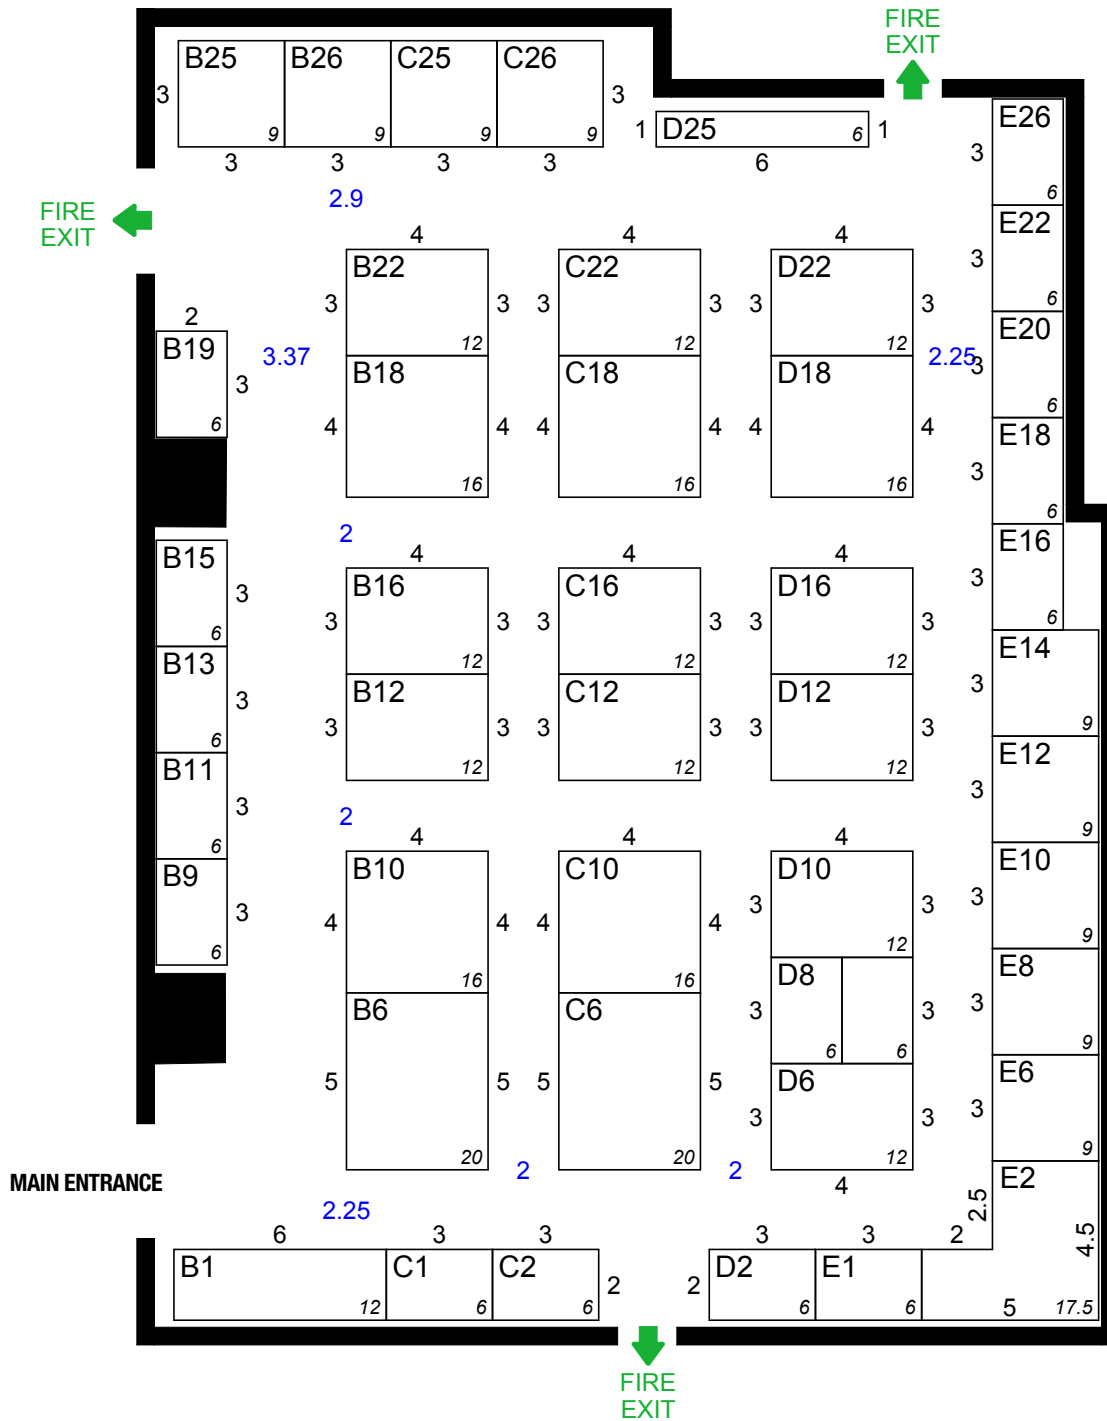

ADVENTURE TRAVEL SHOW™

28th-29th JANUARY 2012
OLYMPIA, LONDON
adventureshow.com

Shell scheme £300 per m²

(Shell Scheme consists of side and back walls in octanorm with infill panels, full carpeting, 300mm fascia with company name and stand number)

Space only £270 per m²

Organised by: Escape Events Ltd, Lower Dane, Hartlip, Kent, ME9 7TE, UK
T +44 (0)1795 844 400 F +44 (0)1795 844 862

Layout subject to alteration at the discretion of the organiser.